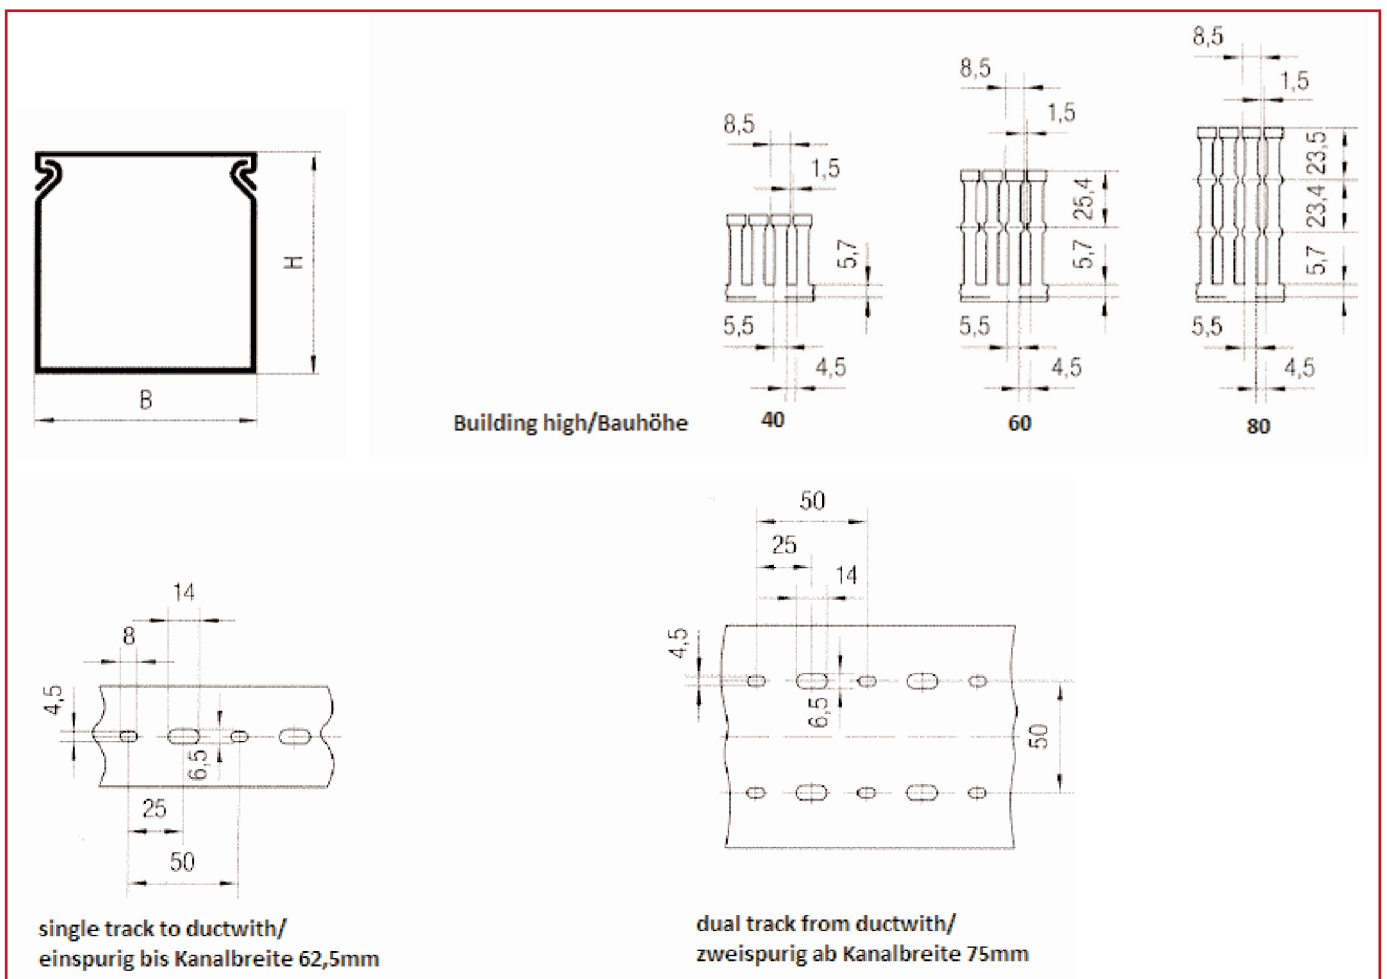

■ DATASHEET:
WIRING DUCT VDK-METRA

RH229207

RH229230

RH229248

■ TECHNICAL DATA

PACKAGING:	LOWER AND UPPER PARTS IN THE SET
DELIVERY LENGTH:	MIN. 2M
DELIVERY COLORS:	RAL 7030 STONEGREY
MATERIAL:	PROFILE: PVC U SELF-EXTINGUISHING, CLASSIFIED ACCORDING TO UL94:V-0, CABLE CHAMBER: SB SELF-EXTINGUISHING, CLASSIFIED ACCORDING TO UL94: V-0

DESCRIPTION	PU	ORDER NO.
Wiring duct 25x40 mm	68	RH229246
Wiring duct 25x60 mm	60	RH229247
Wiring duct 25x80 mm	56	RH229248
Wiring duct 30x60 mm	72	RH229208
Wiring duct 40x40 mm	32	RH229206
Wiring duct 40x60 mm	48	RH229210
Wiring duct 40x80 mm	40	RH229226
Wiring duct 60x40 mm	48	RH229207
Wiring duct 60x60 mm	36	RH229213
Wiring duct 60x80 mm	36	RH229227
Wiring duct 80x60 mm	32	RH229216
Wiring duct 80x80 mm	24	RH229228
Wiring duct 100x60 mm	24	RH229218
Wiring duct 100x80 mm	24	RH229230
Wiring duct 120x60 mm	20	RH229220
Wiring duct 120x80 mm	16	RH229236

ACCESSORIES

DESCRIPTION	ORDER NO.
Expanding rivet 6mm	RH724560